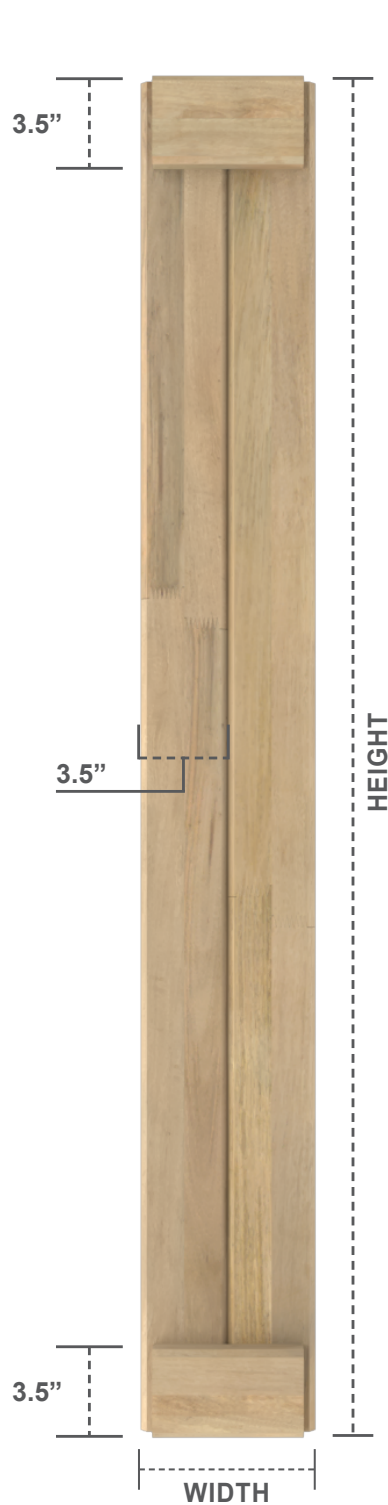

MANGO WOOD SHUTTERS

JOINED BOARD-N-BATTEN SHUTTER

STYLE
2 BOARDS
END BATTEN

FRONT VIEW

SIDE VIEW

AVAILABLE
WIDTH

7"

AVAILABLE
HEIGHT

36" - 84"